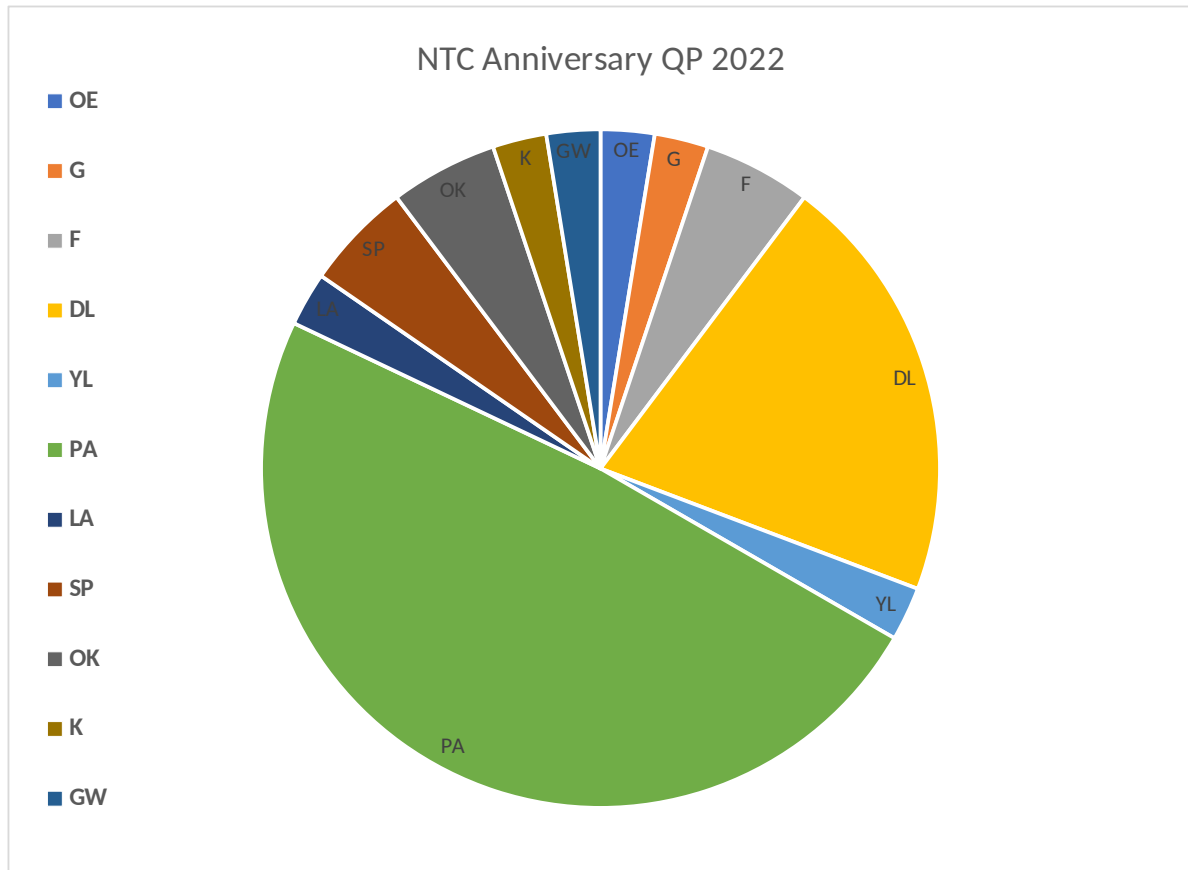

NETHERLANDS TELEGRAPHY CLUB

Established Januari 31, 2021

Club call P I 4 N T C

<https://www.qsl.net/ntc> - pi4ntc@outlook.com

ANNIVERSARY PARTY

			QSO's by DXCC	Points by DXCC
Austria	1 Stations	2,6 %	13	121
England	1 Stations	2,6 %	10	18
France	2 Stations	5,1 %	28	252
Germany	8 Stations	20,5 %	155	1233
Lithuania	1 Stations	2,6 %	2	24
Netherlands	19 Stations	48,7 %	267	2023
Norway	1 Stations	2,6 %	8	78
Poland	2 Stations	5,1 %	25	204
Tjechië	2 Stations	5,1 %	52	382
USA	1 Stations	2,6 %	3	17
Wales	1 Stations	2,6 %	12	120
		100,0 %	575	4472

The NTC is registered at the Dutch Chamber of Commerce under number 85104108